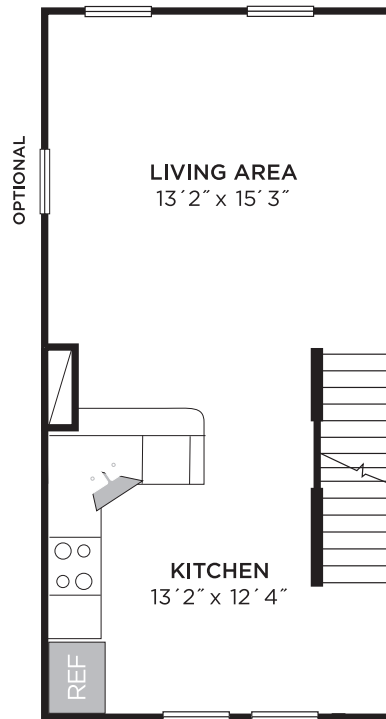

HAMBURG FARMS

BURTON TOWN

2 BED

1.5 BATH

1345 SQ FT

OFF-STREET PARKING

FIRST FLOOR

SECOND FLOOR

THIRD FLOOR

All images and floor plans are for conceptual purposes only and are subject to change without notice at the discretion of the owner. The owner reserves the right to make additions, deletions and modifications to all aspects of floor plans as the owner may deem appropriate or desirable. Dimensions, square footage and finishes area approximate and may vary based on actual construction.