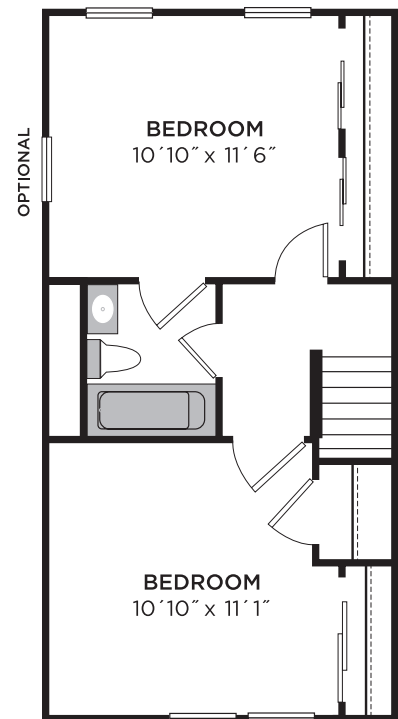

HAMBURG FARMS

BURTON TOWN

2 BED

1.5 BATH

1345 SQ FT

OFF-STREET PARKING

FIRST FLOOR

SECOND FLOOR

THIRD FLOOR

All images and floor plans are for conceptual purposes only and are subject to change without notice at the discretion of the owner. The owner reserves the right to make additions, deletions and modifications to all aspects of floor plans as the owner may deem appropriate or desirable. Dimensions, square footage and finishes area approximate and may vary based on actual construction.