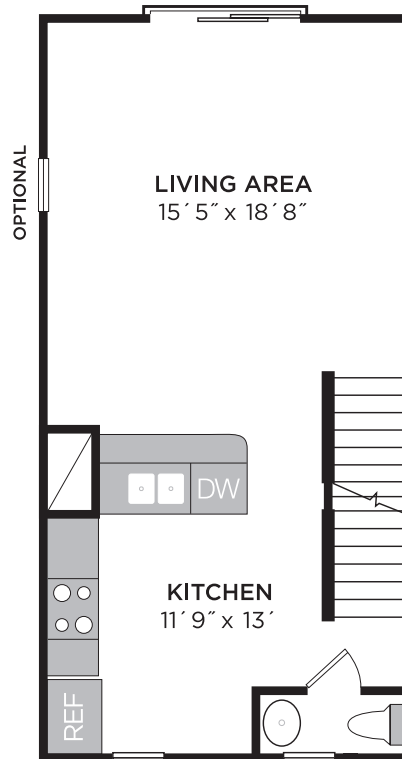

HAMBURG FARMS

STANSBURY TOWN

2 BED

2.5 BATH

1275 SQ FT

1 CAR GARAGE

FIRST FLOOR

SECOND FLOOR

THIRD FLOOR

All images and floor plans are for conceptual purposes only and are subject to change without notice at the discretion of the owner. The owner reserves the right to make additions, deletions and modifications to all aspects of floor plans as the owner may deem appropriate or desirable. Dimensions, square footage and finishes area approximate and may vary based on actual construction.