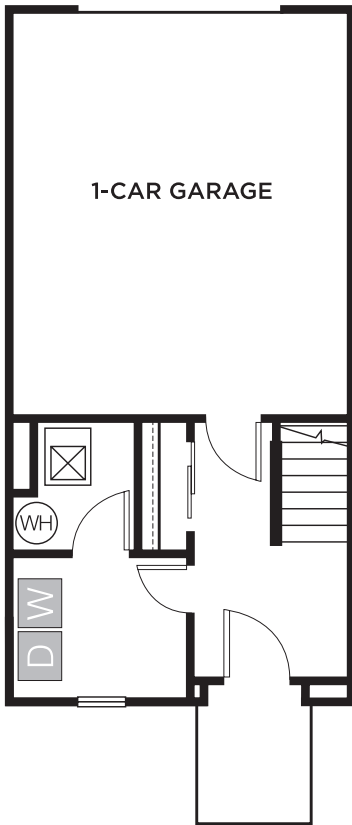

HAMBURG FARMS

STANSBURY TOWN

2 BED

2.5 BATH

1275 SQ FT

1 CAR GARAGE

FIRST FLOOR

SECOND FLOOR

THIRD FLOOR

All images and floor plans are for conceptual purposes only and are subject to change without notice at the discretion of the owner. The owner reserves the right to make additions, deletions and modifications to all aspects of floor plans as the owner may deem appropriate or desirable. Dimensions, square footage and finishes area approximate and may vary based on actual construction.