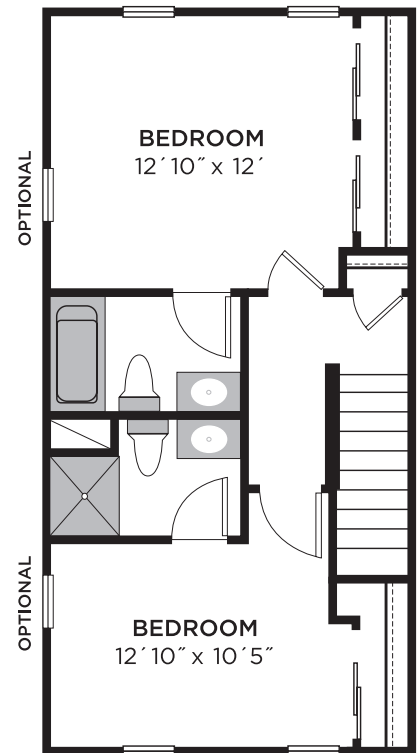

HAMBURG FARMS

STANSBURY TOWN

2 BED

2.5 BATH

1275 SQ FT

1 CAR GARAGE

FIRST FLOOR

SECOND FLOOR

THIRD FLOOR

All images and floor plans are for conceptual purposes only and are subject to change without notice at the discretion of the owner. The owner reserves the right to make additions, deletions and modifications to all aspects of floor plans as the owner may deem appropriate or desirable. Dimensions, square footage and finishes area approximate and may vary based on actual construction.