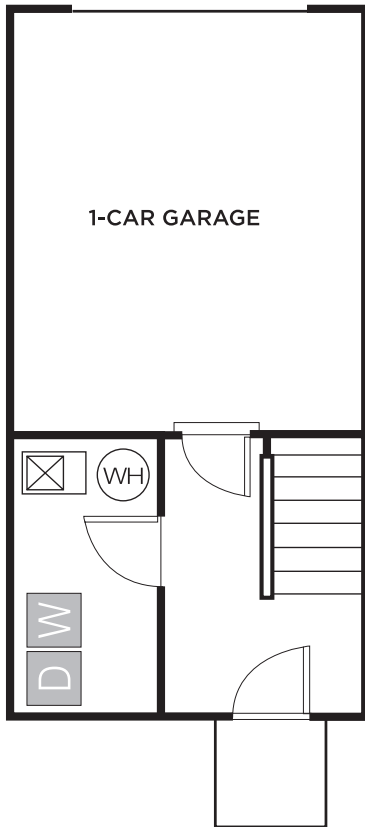

# HAMBURG FARMS

STANTON TOWN

1 BED

1.5 BATH

1070 SQ FT

1 CAR GARAGE

FIRST FLOOR

SECOND FLOOR

THIRD FLOOR

All images and floor plans are for conceptual purposes only and are subject to change without notice at the discretion of the owner. The owner reserves the right to make additions, deletions and modifications to all aspects of floor plans as the owner may deem appropriate or desirable. Dimensions, square footage and finishes area approximate and may vary based on actual construction.