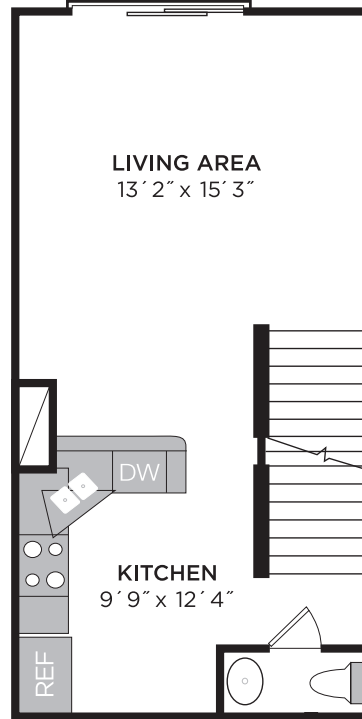

# HAMBURG FARMS

STANTON TOWN

1 BED

1.5 BATH

1070 SQ FT

1 CAR GARAGE

FIRST FLOOR

SECOND FLOOR

THIRD FLOOR

All images and floor plans are for conceptual purposes only and are subject to change without notice at the discretion of the owner. The owner reserves the right to make additions, deletions and modifications to all aspects of floor plans as the owner may deem appropriate or desirable. Dimensions, square footage and finishes area approximate and may vary based on actual construction.