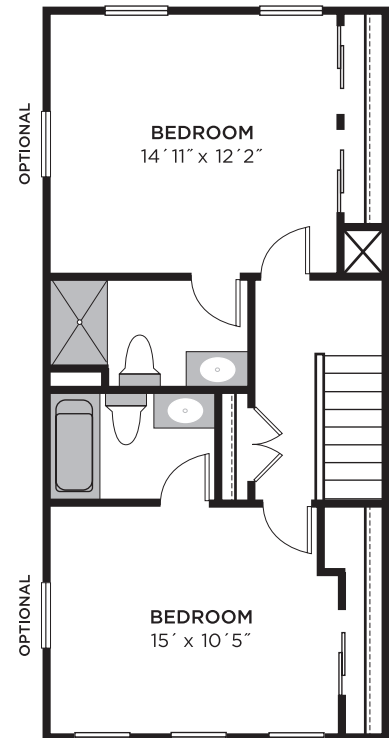

HAMBURG FARMS

STANTON 2 TOWN

2 BED

3 BATH

1650 SQ FT

1 CAR GARAGE

FIRST FLOOR

SECOND FLOOR

THIRD FLOOR

All images and floor plans are for conceptual purposes only and are subject to change without notice at the discretion of the owner. The owner reserves the right to make additions, deletions and modifications to all aspects of floor plans as the owner may deem appropriate or desirable. Dimensions, square footage and finishes area approximate and may vary based on actual construction.