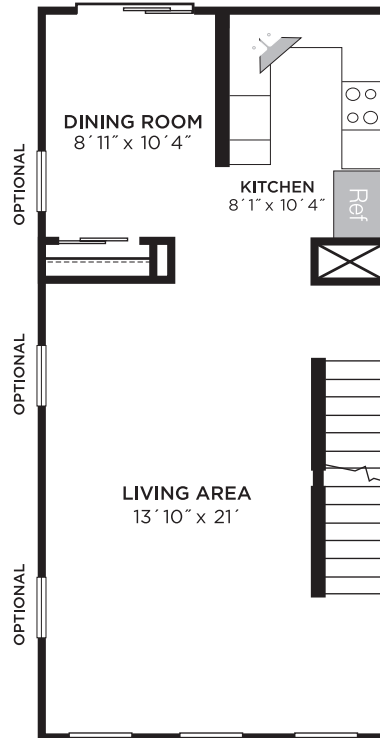

HAMBURG FARMS

STANTON 2 TOWN

2 BED

3 BATH

1650 SQ FT

1 CAR GARAGE

FIRST FLOOR

SECOND FLOOR

THIRD FLOOR

All images and floor plans are for conceptual purposes only and are subject to change without notice at the discretion of the owner. The owner reserves the right to make additions, deletions and modifications to all aspects of floor plans as the owner may deem appropriate or desirable. Dimensions, square footage and finishes area approximate and may vary based on actual construction.