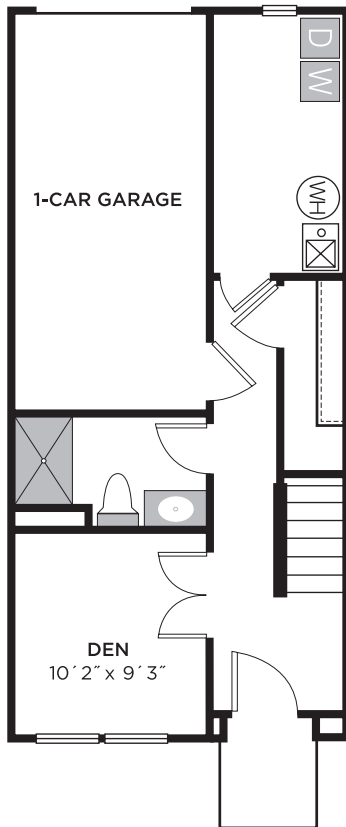

HAMBURG FARMS

STANTON 2 TOWN

2 BED

3 BATH

1650 SQ FT

1 CAR GARAGE

FIRST FLOOR

SECOND FLOOR

THIRD FLOOR

All images and floor plans are for conceptual purposes only and are subject to change without notice at the discretion of the owner. The owner reserves the right to make additions, deletions and modifications to all aspects of floor plans as the owner may deem appropriate or desirable. Dimensions, square footage and finishes area approximate and may vary based on actual construction.